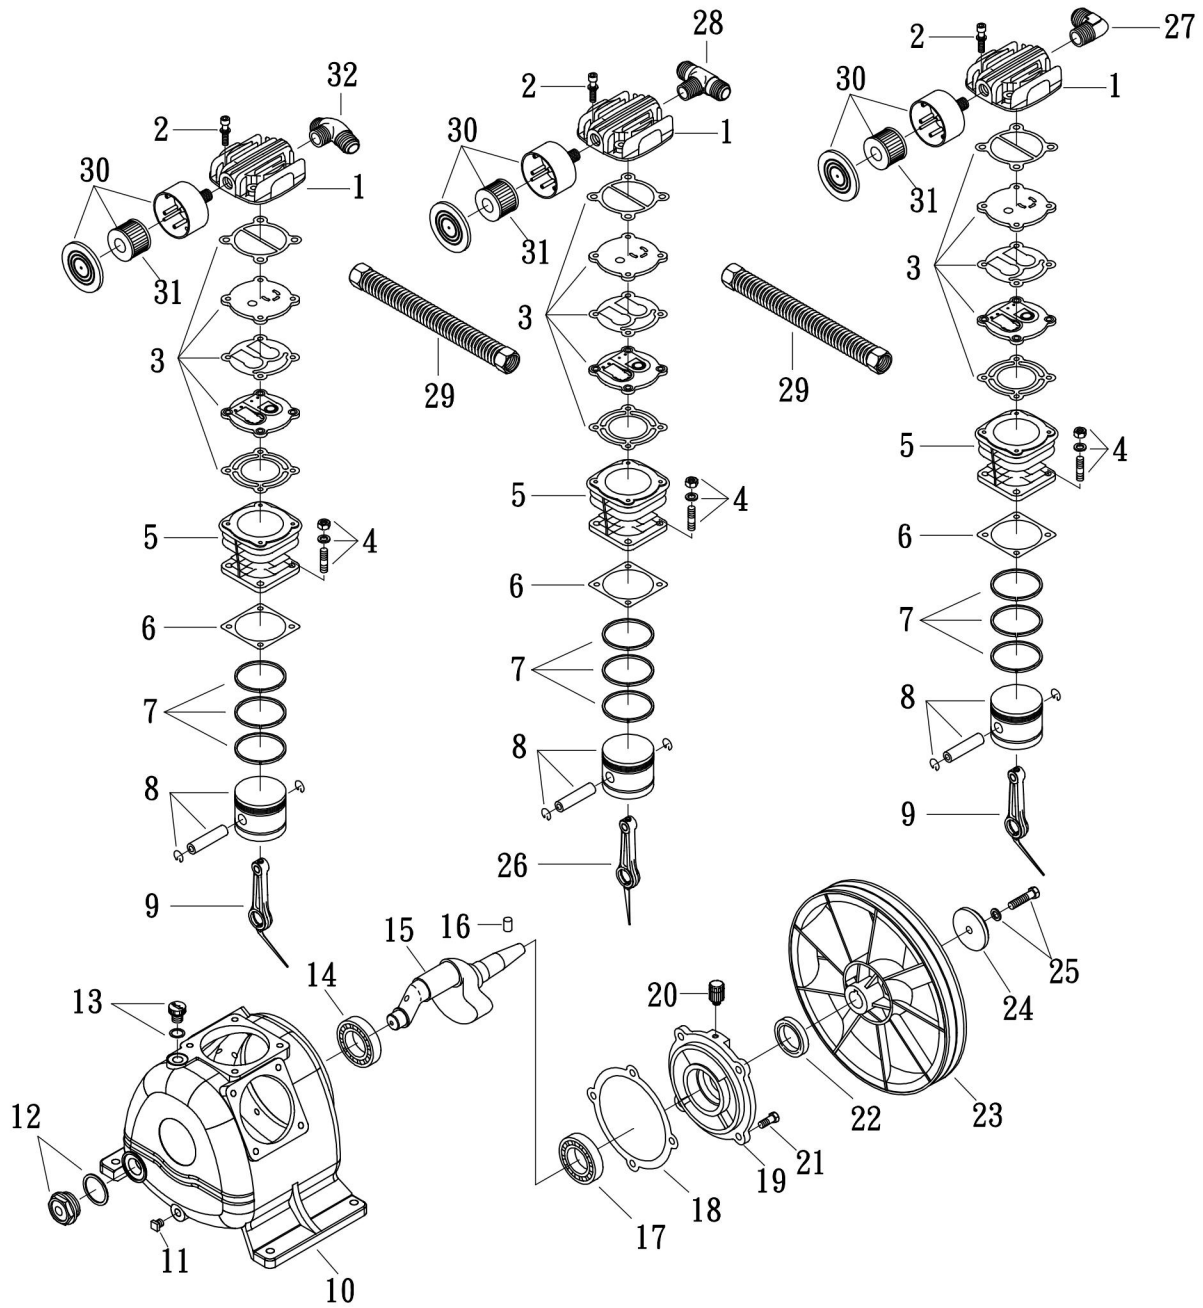

MODEL : PP65

SPARE PARTS LIST

NO : MP-1910

REF. NO.	DESCRIPTION	PART NO.	QTY.	REF. NO.	DESCRIPTION	PART NO.	QTY.
1	Cylinder head	3101052	3	17	Bearing	2N35-6205Z	1
2	Allen bolt set	3B01-M06*040V	12	18	Bearing seat gasket	2G06-008	1
3	Inlet&Exhaust valve assembly	3B13-AC0765C	3	19	Bearing seat	3311036	1
4	Double head screw set	3B11-001-A	12	20	Breathing cover	2321008	1
5	Cylinder	3201035G	3	21	Hexagon bolt	2B00-SM08*020	4
6	Cylinder gasket	2G04-003	3	22	Oil seal	2N50-TC24*47*07	1
7	Piston ring set	3B32-65N	3	23	Pulley	3PBF-105A224	1
8	Piston set	3B31-65N	3	24	Plate washer	2B30-08*35*35	1
9	Rod set	3B33-H2048	2	25	Hexagon bolt set	3B00-SM08*035AV	1
10	Crankcase	3301140	1	26	Rod set	3B33-H2037	1
11	Oil draining plug	2N33-002	1	27	Exhaust elbow	2N06-04T04H	1
12	Oil sight gauge set	2303012A	1	28	Exhaust 3-way pipe	2N09-04H04T04H4	1
13	Oil filling plug set	2319003A	1	29	Exhaust tube	3B2-04*195	2
14	Bearing	2N35-6205	1	30	Air filter	2140019A	3
15	Crankshaft & balancer	3304046	1	31	Filter element	2142013	3
16	Pulley key	2N47-63*09	1	32	Exhaust 3-way pipe	2N09-04H04T04H2	1